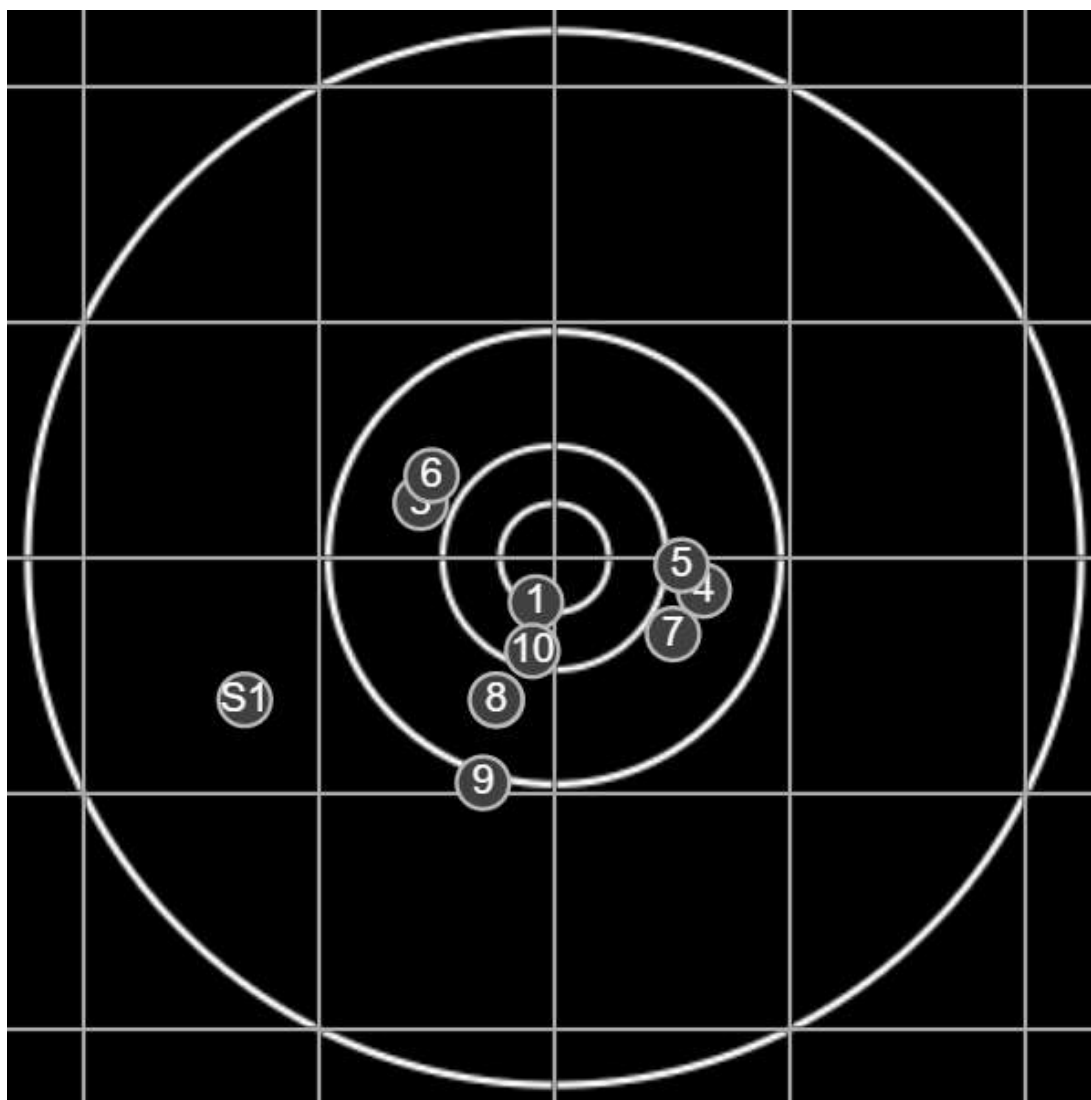

**SILVER  
MOUNTAIN  
TARGETS**  
Made in Canada

true  
6/13/2026  
1:34:37 PM

**BRC Club Shoot**  
Series 1  
500 yards

**BRC T4 [-66]**  
AU-500y

Group: 176.1 mm  
(160.2w x 173.7h)

(F)

**Shooter**  
Mal Wright[m24]

**52.1**

**FINAL**  
v: 1842, sd: 23.2

#	fps	score
10	1829	6
9	1800	5
8	1821	5
7	1853	5
6	1859	5
5	1863	5
4	1834	5
3	1869	5
2	1819	5
1	1870	X
S1	1839	(4)

**SILVER  
MOUNTAIN  
TARGETS**  
Made in Canada

true  
6/13/2026  
2:48:07 PM

**BRC Club Shoot**  
Series 1  
500 yards

**BRC T4 [-64]**  
AU-500y

Group: 124.5 mm  
(105.0w x 117.2h)

(F)

**Shooter**  
Mal Wright[m24]

**54.0**

**FINAL**  
v: 1845, sd: 13.6

#	fps	score
10	1845	5
9	1848	5
8	1828	5
7	1820	5
6	1860	6
5	1861	6
4	1838	6
3	1837	5
2	1857	5
1	1858	6
S1	1828	(5)