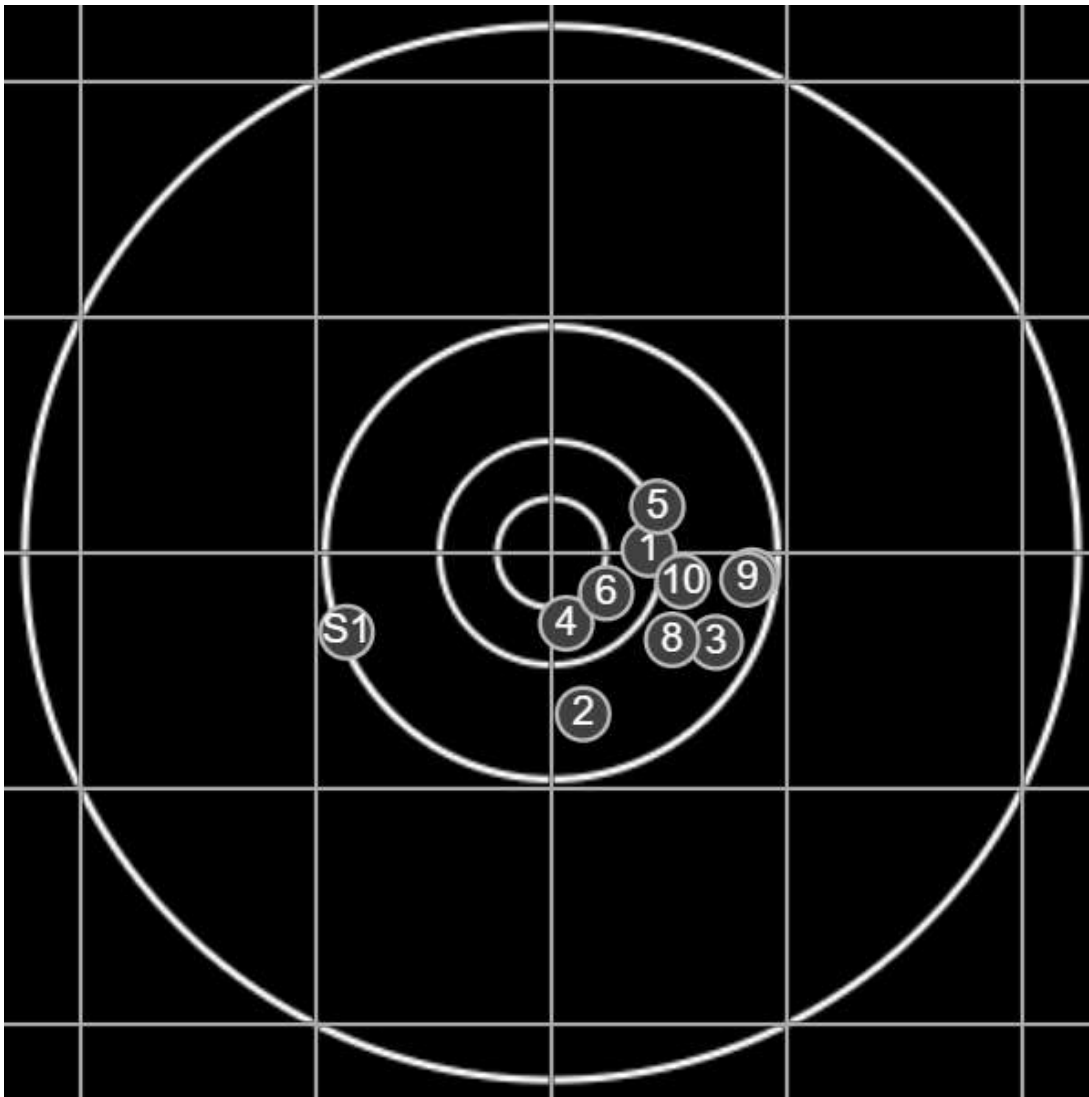

**SILVER  
MOUNTAIN  
TARGETS**  
Made in Canada

true  
6/13/2026  
1:34:37 PM

**BRC Club Shoot**  
Series 1  
500 yards

**BRC T4 [-66]**  
AU-500y

Group: 176.1 mm  
(160.2w x 173.7h)

(F)

**Shooter**  
Mal Wright[m24]

**52.1**

**FINAL**  
v: 1842, sd: 23.2

#	fps	score
10	1829	6
9	1800	5
8	1821	5
7	1853	5
6	1859	5
5	1863	5
4	1834	5
3	1869	5
2	1819	5
1	1870	X
S1	1839	(4)

**SILVER  
MOUNTAIN  
TARGETS**  
Made in Canada

true  
6/13/2026  
2:48:07 PM

**BRC Club Shoot**  
Series 1  
500 yards

**BRC T4 [-64]**  
AU-500y

Group: 124.5 mm  
(105.0w x 117.2h)

(F)

**Shooter**  
Mal Wright[m24]

**54.0**

**FINAL**  
v: 1845, sd: 13.6

#	fps	score
10	1845	5
9	1848	5
8	1828	5
7	1820	5
6	1860	6
5	1861	6
4	1838	6
3	1837	5
2	1857	5
1	1858	6
S1	1828	(5)